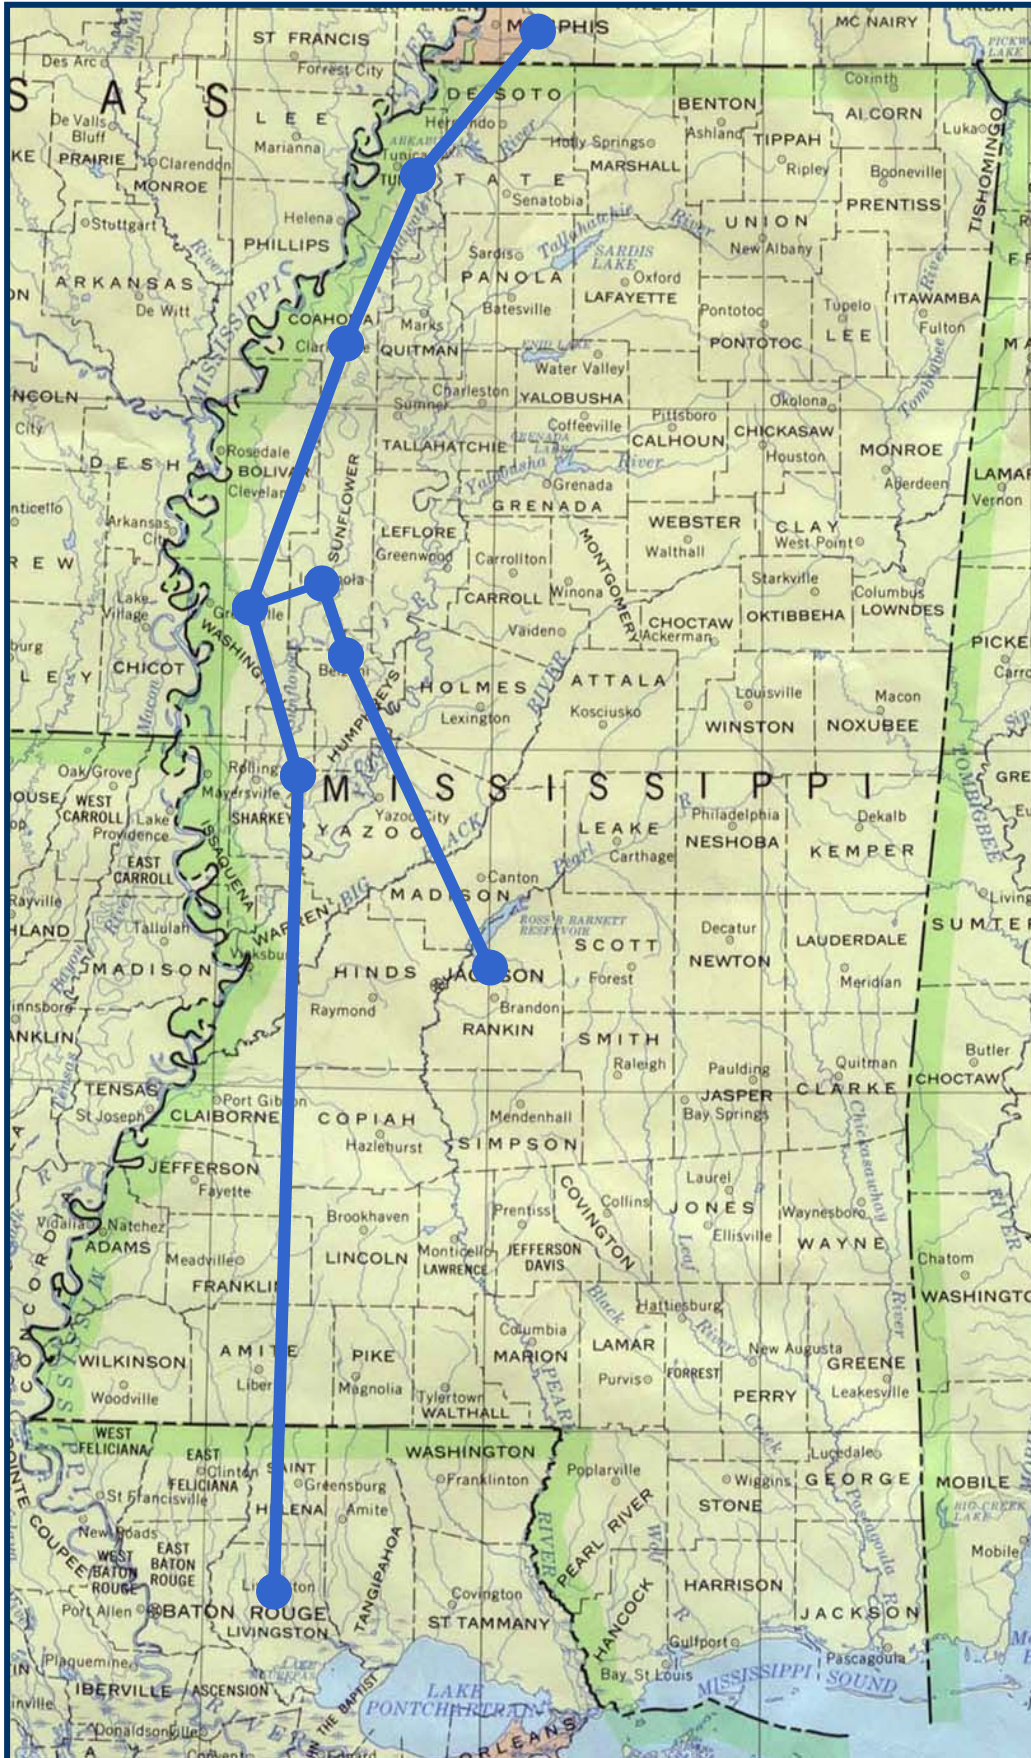

DELTA BUS LINES ROUTE MAP

MEMPHIS, TN
ROBINSONVILLE, MS
TUNICA JCT., MS
CLARKSDALE, MS

MEMPHIS, TN
SHELBY, MS
MOUND BAYOU, MS
CLEVELAND, MS
SHAW, MS
LELAND, MS
GREENVILLE, MS
INDIANOLA, MS

INDIANOLA, MS
BELZONI, MS
LOUISE, MS
YAZOO CITY, MS
JACKSON, MS

GREENVILLE, MS
HOLLANDALE, MS
ROLLING FORK, MS
VICKSBURG, MS
PORT GIBSON, MS
NATCHEZ, MS
WOODVILLE, MS
ST. FRANCISVILLE, LA
BATON ROUGE, LA

BATON ROUGE, LA
ST. FRANCISVILLE, LA
WOODVILLE, MS
NATCHEZ, MS
LORMAN, MS
PORT GIBSON, MS
VICKSBURG, MS
ROLLING FORK, MS
GREENVILLE, MS
CLEVELAND, MS
CLARKSDALE, MS
MEMPHIS, TN